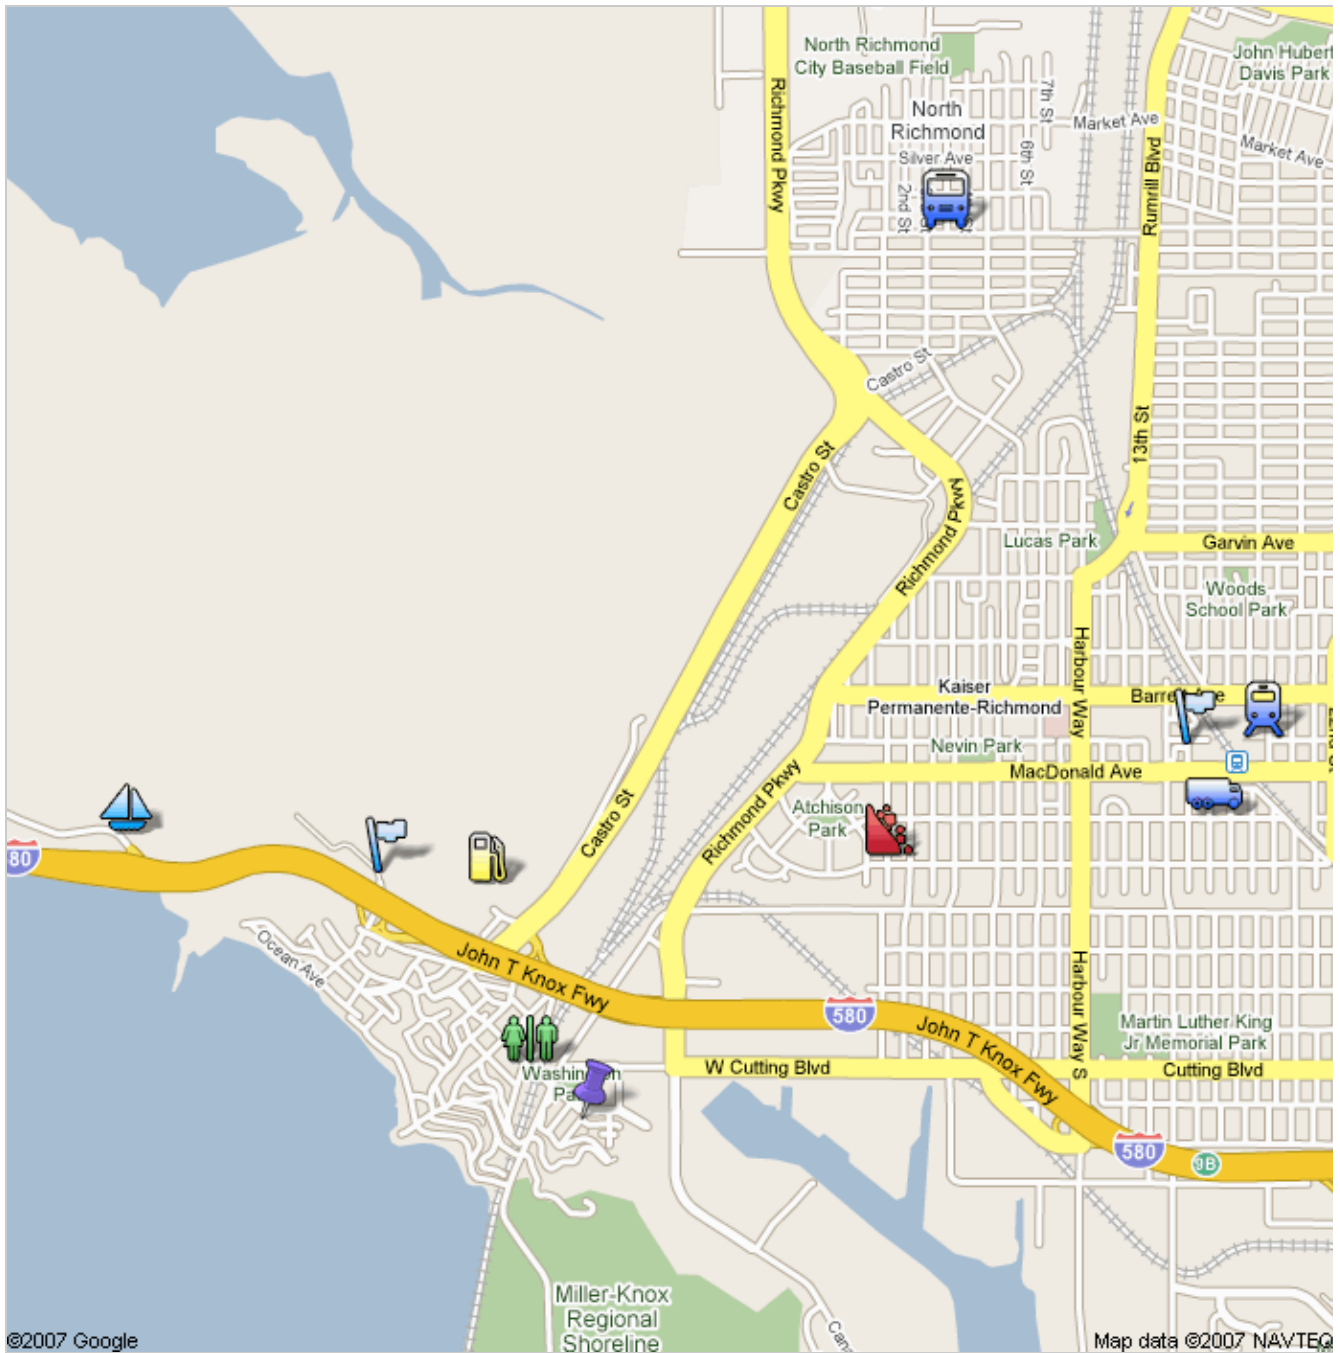

Get Google Maps on your phone

Text the word "GMAPS" to 466453

©2007 Google

Map data ©2007 NAVTEQ

MARCH 15th MAP

[RALLY SITE](#)

Judge G Carroll Park, W. Cutting Blvd and S. Garrard Blvd. Richmond.